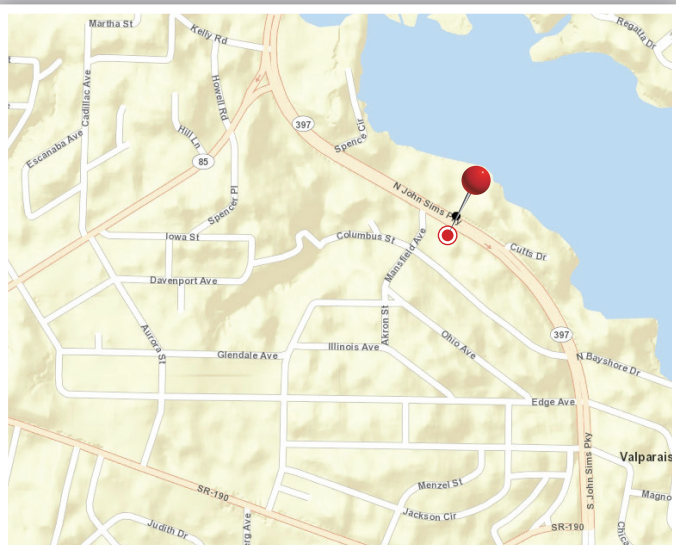

# VALPARAISO

157 North John Sims Parkway · Valparaiso, FL 32580  
Barge Served - Barge connected to Choctawhatchee Bay

**Vulcan**  
Materials Company

**VULCAN TRANSLOADING**

- Barge connected to Choctawhatchee Bay
- 4 acres available for transloading
- 9 foot draft
- Barge Optimal Tow Size: 4
- Access to State HWY 397
- Ideal for loading/unloading bulk dry materials

Vulcan's rail properties leverage major rail carriers including the Burlington Northern Santa Fe Railroad (BNSF), Norfolk Southern Railroad (NS), Union Pacific Railroad (UP), CSX Railroad, CN Railroad, and several short line railroads. Vulcan also offers access to the U.S. Gulf Coast and the Mississippi and Ohio waterways with locations having deep water ports and barge capabilities.

### Other facilities connected to rail, barge and ship are located in:

Rail	Barge	Ship
Alabama	Alabama	Alabama
California	Florida	Florida
Florida	Illinois	Louisiana
Illinois	Kentucky	Texas
Kentucky	Louisiana	
Louisiana	Mississippi	
Mississippi	North Carolina	
North Carolina	Tennessee	
Oklahoma	Texas	
Pennsylvania	Virginia	
South Carolina		
Tennessee		
Texas		
Virginia		