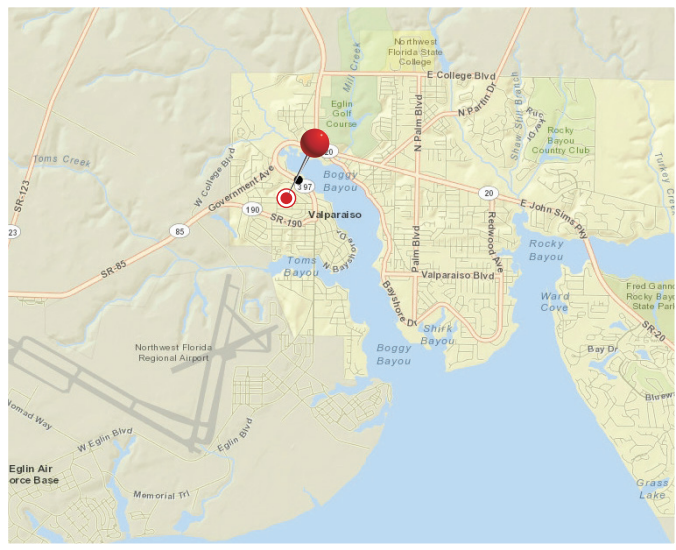

# VALPARAISO

157 North John Sims Parkway · Valparaiso, FL 32580  
Barge Served - Barge connected to Choctawhatchee Bay

**Vulcan**  
Materials Company

**VULCAN TRANSLOADING**

- Barge connected to Choctawhatchee Bay
- 4 acres available for transloading
- 9 foot draft
- Barge Optimal Tow Size: 4
- Access to State HWY 397
- Ideal for loading/unloading bulk dry materials

Vulcan's rail properties leverage major rail carriers including the Burlington Northern Santa Fe Railroad (BNSF), Norfolk Southern Railroad (NS), Union Pacific Railroad (UP), CSX Railroad, CN Railroad, and several short line railroads. Vulcan also offers access to the U.S. Gulf Coast and the Mississippi and Ohio waterways with locations having deep water ports and barge capabilities.

### Other facilities connected to rail, barge and ship are located in:

Rail	Barge	Ship
Alabama	Alabama	Alabama
California	Florida	Florida
Florida	Illinois	Louisiana
Illinois	Kentucky	Texas
Kentucky	Louisiana	
Louisiana	Mississippi	
Mississippi	North Carolina	
North Carolina	Tennessee	
Oklahoma	Texas	
Pennsylvania	Virginia	
South Carolina		
Tennessee		
Texas		
Virginia		