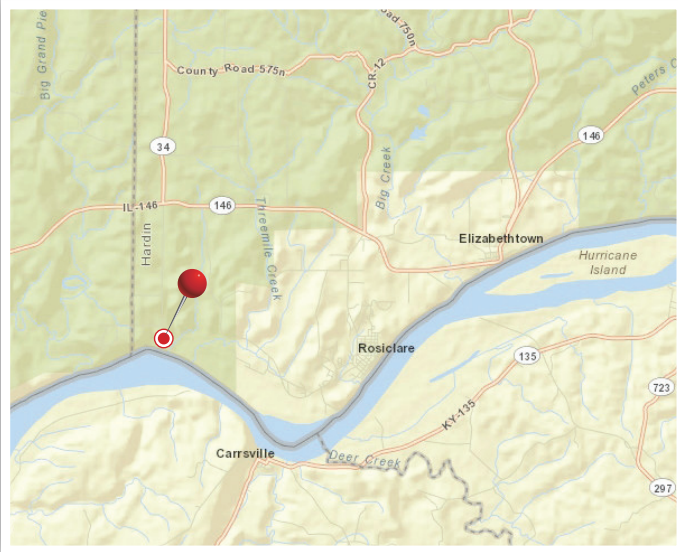

GOLCONDA

RRI, Box 110 · Golconda, IL 62938

Barge Served - Barge connected to Ohio River

Vulcan
Materials Company

VULCAN TRANSLOADING

- Barge connected to Ohio River
- Ideal for loading/unloading bulk dry materials

Let Vulcan Transloading keep your business moving. Vulcan Materials offers industrial real estate properties connected to major transportation corridors and modes of delivery. These properties capitalize on the use of high volume movements of products using railroads, deep water ports, major waterways and interstate highways.

Vulcan's rail properties leverage major rail carriers including the Burlington Northern Santa Fe Railroad (BNSF), Norfolk Southern Railroad (NS), Union Pacific Railroad (UP), CSX Railroad, CN Railroad, and several short line railroads. Vulcan also offers access to the U.S. Gulf Coast and the Mississippi and Ohio waterways with locations having deep water ports and barge capabilities.

Rail	Barge	Ship
Alabama	Alabama	Alabama
California	Florida	Florida
Florida	Illinois	Louisiana
Illinois	Kentucky	Texas
Kentucky	Louisiana	
Louisiana	Mississippi	
Mississippi	North Carolina	
North Carolina	Tennessee	
Oklahoma	Texas	
Pennsylvania	Virginia	
South Carolina		
Tennessee		
Texas		
Virginia		