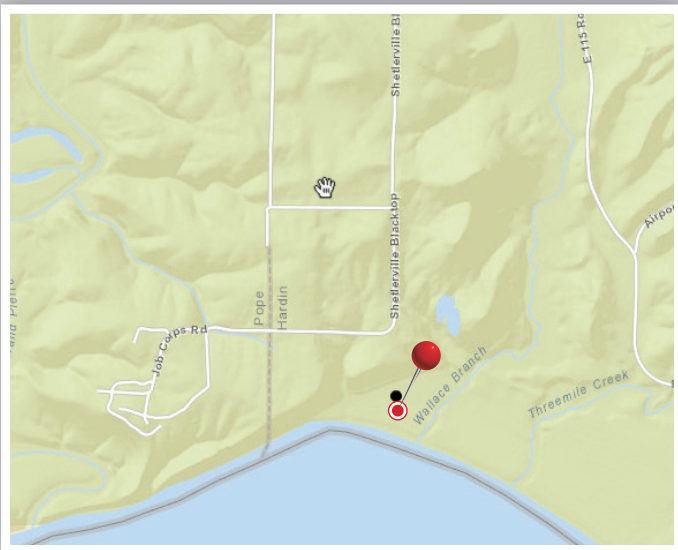

GOLCONDA

RRI, Box 110 · Golconda, IL 62938

Barge Served - Barge connected to Ohio River

Vulcan
Materials Company

VULCAN TRANSLOADING

- Barge connected to Ohio River
- Ideal for loading/unloading bulk dry materials

Let Vulcan Transloading keep your business moving. Vulcan Materials offers industrial real estate properties connected to major transportation corridors and modes of delivery. These properties capitalize on the use of high volume movements of products using railroads, deep water ports, major waterways and interstate highways.

Rail	Barge	Ship
Alabama	Alabama	Alabama
California	Florida	Florida
Florida	Illinois	Louisiana
Illinois	Kentucky	Texas
Kentucky	Louisiana	
Louisiana	Mississippi	
Mississippi	North Carolina	
North Carolina	Tennessee	
Oklahoma	Texas	
Pennsylvania	Virginia	
South Carolina		
Tennessee		
Texas		
Virginia		