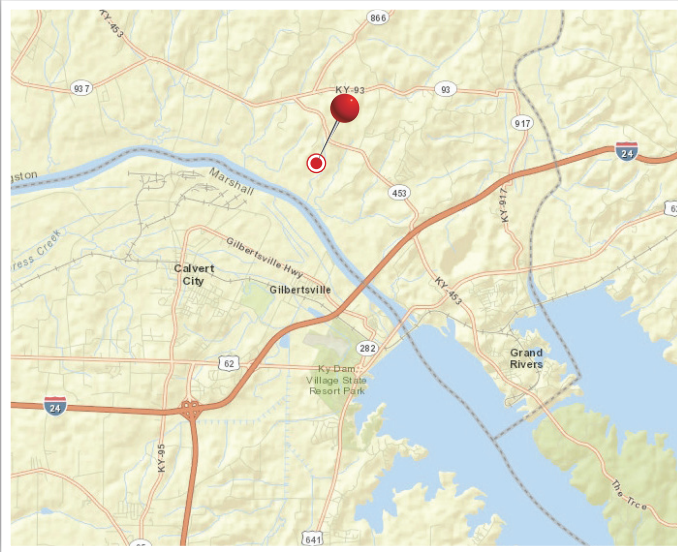

LAKE CITY

801 Dover Road · Grand Rivers, KY 42045
Barge Served - Barge connected to Ohio River

VULCAN TRANSLOADING

Let Vulcan Transloading keep your business moving. Vulcan Materials offers industrial real estate properties connected to major transportation corridors and modes of delivery. These properties capitalize on the use of high volume movements of products using railroads, deep water ports, major waterways and interstate highways.

Vulcan's rail properties leverage major rail carriers including the Burlington Northern Santa Fe Railroad (BNSF), Norfolk Southern Railroad (NS), Union Pacific Railroad (UP), CSX Railroad, CN Railroad, and several short line railroads. Vulcan also offers access to the U.S. Gulf Coast and the Mississippi and Ohio waterways with locations having deep water ports and barge capabilities.

Rail	Barge	Ship
Alabama	Alabama	Alabama
California	Florida	Florida
Florida	Illinois	Louisiana
Illinois	Kentucky	Texas
Kentucky	Louisiana	
Louisiana	Mississippi	
Mississippi	North Carolina	
North Carolina	Tennessee	
Oklahoma	Texas	
Pennsylvania	Virginia	
South Carolina		
Tennessee		
Texas		
Virginia		

Scan with your mobile device to view more facilities.

- Barge connected to Ohio River
- Ideal for loading/unloading bulk dry materials

Contact us for additional location information!
www.vulcantransloading.com