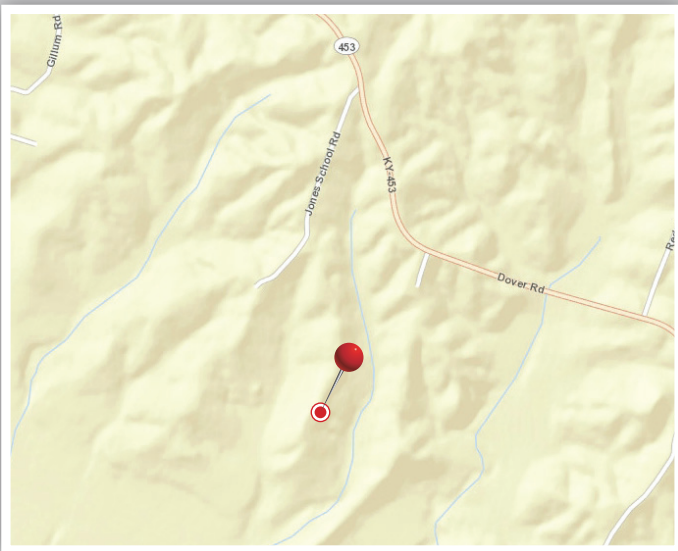

LAKE CITY

801 Dover Road · Grand Rivers, KY 42045
Barge Served - Barge connected to Ohio River

VULCAN TRANSLOADING

Let Vulcan Transloading keep your business moving. Vulcan Materials offers industrial real estate properties connected to major transportation corridors and modes of delivery. These properties capitalize on the use of high volume movements of products using railroads, deep water ports, major waterways and interstate highways.

Vulcan's rail properties leverage major rail carriers including the Burlington Northern Santa Fe Railroad (BNSF), Norfolk Southern Railroad (NS), Union Pacific Railroad (UP), CSX Railroad, CN Railroad, and several short line railroads. Vulcan also offers access to the U.S. Gulf Coast and the Mississippi and Ohio waterways with locations having deep water ports and barge capabilities.

Rail	Barge	Ship
Alabama	Alabama	Alabama
California	Florida	Florida
Florida	Illinois	Louisiana
Illinois	Kentucky	Texas
Kentucky	Louisiana	
Louisiana	Mississippi	
Mississippi	North Carolina	
North Carolina	Tennessee	
Oklahoma	Texas	
Pennsylvania	Virginia	
South Carolina		
Tennessee		
Texas		
Virginia		

Scan with your mobile device to view more facilities.

- Barge connected to Ohio River
- Ideal for loading/unloading bulk dry materials

Contact us for additional location information!
www.vulcantransloading.com