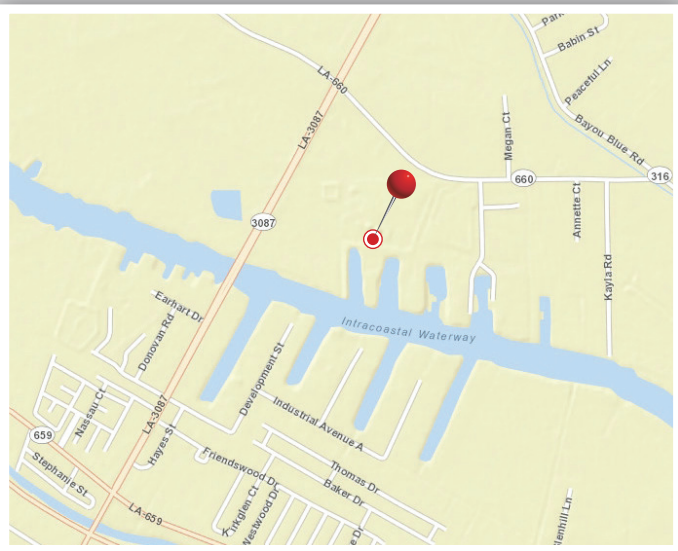

HOUMA

1147 Coteau Rd · Houma, LA 70364
Barge Served - Barge connected to Lake Billiot

VULCAN TRANSLOADING

- Connected to Lake Billiot
- 7 acres available for transloading
- 10 foot draft
- Barge Optimal Tow Size: 5
- Ideal for loading/unloading bulk dry materials

Vulcan's rail properties leverage major rail carriers including the Burlington Northern Santa Fe Railroad (BNSF), Norfolk Southern Railroad (NS), Union Pacific Railroad (UP), CSX Railroad, CN Railroad, and several short line railroads. Vulcan also offers access to the U.S. Gulf Coast and the Mississippi and Ohio waterways with locations having deep water ports and barge capabilities.

Rail	Barge	Ship
Alabama	Alabama	Alabama
California	Florida	Florida
Florida	Illinois	Louisiana
Illinois	Kentucky	Texas
Kentucky	Louisiana	
Louisiana	Mississippi	
Mississippi	North Carolina	
North Carolina	Tennessee	
Oklahoma	Texas	
Pennsylvania	Virginia	
South Carolina		
Tennessee		
Texas		
Virginia		

Scan with your mobile device to view more facilities.

Contact us for additional location information!
www.vulcantransloading.com