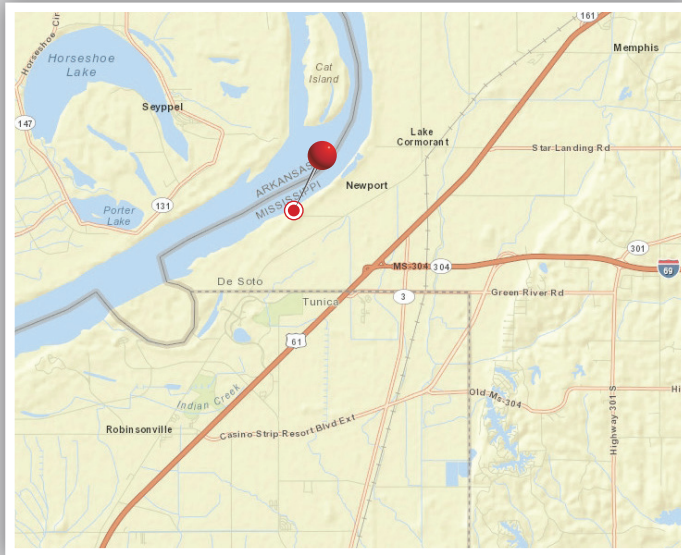

TUNICA

15581 Graves Road · Lake Cormorant, MS 38641
Barge Served - Barge connected to Mississippi River

VULCAN TRANSLOADING

- Barge connected to Mississippi River
- 9 acres available for transloading
- 10 foot draft
- Barge Optimal Tow Size: 12
- Close to the Memphis metro area
- Access to I69 / I55
- Ideal for loading/unloading bulk dry materials

Vulcan's rail properties leverage major rail carriers including the Burlington Northern Santa Fe Railroad (BNSF), Norfolk Southern Railroad (NS), Union Pacific Railroad (UP), CSX Railroad, CN Railroad, and several short line railroads. Vulcan also offers access to the U.S. Gulf Coast and the Mississippi and Ohio waterways with locations having deep water ports and barge capabilities.

Rail	Barge	Ship
Alabama	Alabama	Alabama
California	Florida	Florida
Florida	Illinois	Louisiana
Illinois	Kentucky	Texas
Kentucky	Louisiana	
Louisiana	Mississippi	
Mississippi	North Carolina	
North Carolina	Tennessee	
Oklahoma	Texas	
Pennsylvania	Virginia	
South Carolina		
Tennessee		
Texas		
Virginia		

Scan with your mobile device
to view more facilities.

Contact us for additional location information!
www.vulcantransloading.com