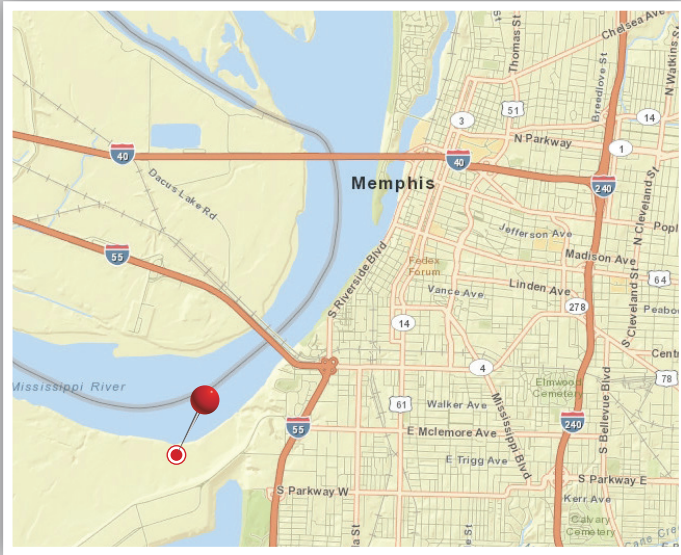

# MEMPHIS

1074 Harbor Avenue · Memphis, TN 38106  
Barge Served - Barge connected to Mississippi River

**Vulcan**  
Materials Company

**VULCAN TRANSLOADING**

- Barge connected to Mississippi River
- 45 acres available for transloading
- 10 foot draft
- Barge Optimal Tow Size: 15
- Close to the Memphis metro area
- Ideal for loading/unloading bulk dry materials

Vulcan's rail properties leverage major rail carriers including the Burlington Northern Santa Fe Railroad (BNSF), Norfolk Southern Railroad (NS), Union Pacific Railroad (UP), CSX Railroad, CN Railroad, and several short line railroads. Vulcan also offers access to the U.S. Gulf Coast and the Mississippi and Ohio waterways with locations having deep water ports and barge capabilities.

#### Other facilities connected to rail, barge and ship are located in:

Rail	Barge	Ship
Alabama	Alabama	Alabama
California	Florida	Florida
Florida	Illinois	Louisiana
Illinois	Kentucky	Texas
Kentucky	Louisiana	
Louisiana	Mississippi	
Mississippi	North Carolina	
North Carolina	Tennessee	
Oklahoma	Texas	
Pennsylvania	Virginia	
South Carolina		
Tennessee		
Texas		
Virginia		

Scan with your mobile device  
to view more facilities.

Contact us for additional location information!  
[www.vulcantransloading.com](http://www.vulcantransloading.com)