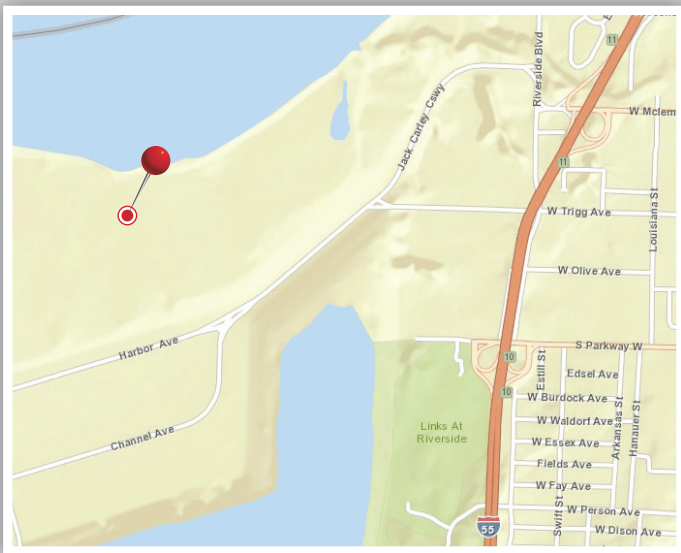

# MEMPHIS

1074 Harbor Avenue · Memphis, TN 38106  
Barge Served - Barge connected to Mississippi River

**Vulcan**  
Materials Company

**VULCAN TRANSLOADING**

- Barge connected to Mississippi River
- 45 acres available for transloading
- 10 foot draft
- Barge Optimal Tow Size: 15
- Close to the Memphis metro area
- Ideal for loading/unloading bulk dry materials

Vulcan's rail properties leverage major rail carriers including the Burlington Northern Santa Fe Railroad (BNSF), Norfolk Southern Railroad (NS), Union Pacific Railroad (UP), CSX Railroad, CN Railroad, and several short line railroads. Vulcan also offers access to the U.S. Gulf Coast and the Mississippi and Ohio waterways with locations having deep water ports and barge capabilities.

#### Other facilities connected to rail, barge and ship are located in:

Rail	Barge	Ship
Alabama	Alabama	Alabama
California	Florida	Florida
Florida	Illinois	Louisiana
Illinois	Kentucky	Texas
Kentucky	Louisiana	
Louisiana	Mississippi	
Mississippi	North Carolina	
North Carolina	Tennessee	
Oklahoma	Texas	
Pennsylvania	Virginia	
South Carolina		
Tennessee		
Texas		
Virginia		

Scan with your mobile device  
to view more facilities.

Contact us for additional location information!  
[www.vulcantransloading.com](http://www.vulcantransloading.com)