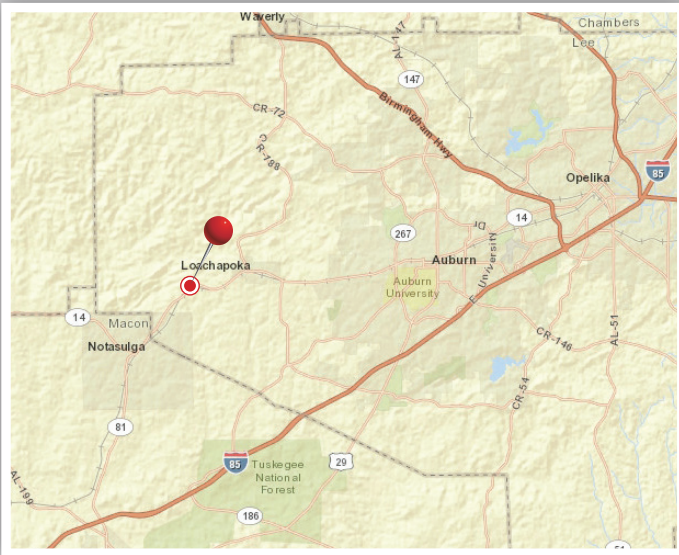

NOTASULGA

8938 Alabama Highway 14 · Loachapoka, AL 36865

Rail Served - Rail connected to CSX

Vulcan
Materials Company

VULCAN TRANSLOADING

- Rail Served - Rail connected to CSX
- 10,000 Feet of track
- Rail Track Type: Loop/Ladder
- Unloading Method: Car Topping
- 200 Rail car capacity
- Access to I85
- Ideal for loading/unloading bulk dry materials

Vulcan's rail properties leverage major rail carriers including the Burlington Northern Santa Fe Railroad (BNSF), Norfolk Southern Railroad (NS), Union Pacific Railroad (UP), CSX Railroad, CN Railroad, and several short line railroads. Vulcan also offers access to the U.S. Gulf Coast and the Mississippi and Ohio waterways with locations having deep water ports and barge capabilities.

Rail	Barge	Ship
Alabama	Alabama	Alabama
California	Florida	Florida
Florida	Illinois	Louisiana
Illinois	Kentucky	Texas
Kentucky	Louisiana	
Louisiana	Mississippi	
Mississippi	North Carolina	
North Carolina	Tennessee	
Oklahoma	Texas	
Pennsylvania	Virginia	
South Carolina		
Tennessee		
Texas		
Virginia		