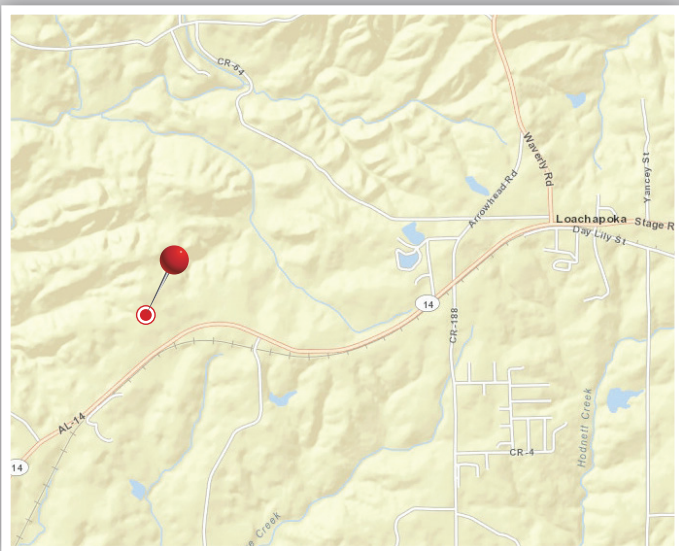

NOTASULGA

8938 Alabama Highway 14 · Loachapoka, AL 36865

Rail Served - Rail connected to CSX

Vulcan
Materials Company

VULCAN TRANSLOADING

- Rail Served - Rail connected to CSX
- 10,000 Feet of track
- Rail Track Type: Loop/Ladder
- Unloading Method: Car Topping
- 200 Rail car capacity
- Access to I85
- Ideal for loading/unloading bulk dry materials

Rail	Barge	Ship
Alabama	Alabama	Alabama
California	Florida	Florida
Florida	Illinois	Louisiana
Illinois	Kentucky	Texas
Kentucky	Louisiana	
Louisiana	Mississippi	
Mississippi	North Carolina	
North Carolina	Tennessee	
Oklahoma	Texas	
Pennsylvania	Virginia	
South Carolina		
Tennessee		
Texas		
Virginia		