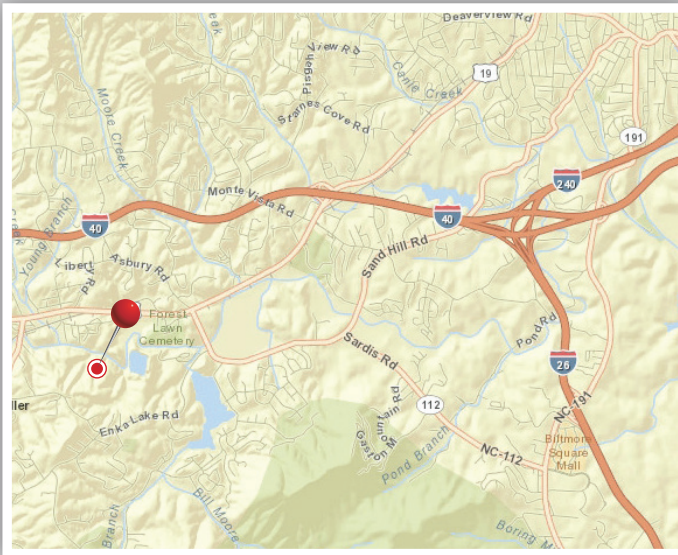

ENKA

Hwy 19 & 23 South/1190 Smokey Park Hwy · Enka, NC 28728
Rail Served - Rail connected to Norfolk Southern

VULCAN TRANSLOADING

- Rail Served - Rail connected to Norfolk Southern
- 6,200 Feet of track
- Rail Track Type: Ladder
- Unloading Method: Car Topping
- 50 Rail car capacity
- 1 acres available for transloading
- Access to I40
- Ideal for loading/unloading bulk dry materials

Vulcan's rail properties leverage major rail carriers including the Burlington Northern Santa Fe Railroad (BNSF), Norfolk Southern Railroad (NS), Union Pacific Railroad (UP), CSX Railroad, CN Railroad, and several short line railroads. Vulcan also offers access to the U.S. Gulf Coast and the Mississippi and Ohio waterways with locations having deep water ports and barge capabilities.

Rail	Barge	Ship
Alabama	Alabama	Alabama
California	Florida	Florida
Florida	Illinois	Louisiana
Illinois	Kentucky	Texas
Kentucky	Louisiana	
Louisiana	Mississippi	
Mississippi	North Carolina	
North Carolina	Tennessee	
Oklahoma	Texas	
Pennsylvania	Virginia	
South Carolina		
Tennessee		
Texas		
Virginia		