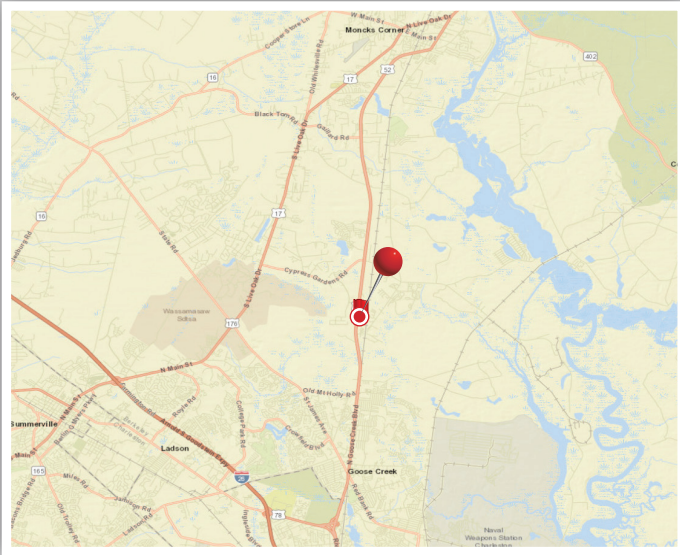

MT HOLLY YARD

3100 Highway 52 · Monck's Corner, SC 29455
Rail Served – Rail connected to CSX

Vulcan
Materials Company

VULCAN TRANSLOADING

- Rail connected to CSX
- 7,000 Feet of track
- Rail Track Type: Ladder
- Unloading Method: Pit
- 120 Rail car capacity
- Access to Hwy 52 and I26
- Ideal for loading/unloading bulk dry materials

Rail	Barge	Ship
Alabama	Alabama	Alabama
California	Florida	Florida
Florida	Illinois	Louisiana
Illinois	Kentucky	Texas
Kentucky	Louisiana	
Louisiana	Mississippi	
Mississippi	North Carolina	
North Carolina	Tennessee	
Oklahoma	Texas	
Pennsylvania	Virginia	
South Carolina		
Tennessee		
Texas		
Virginia		