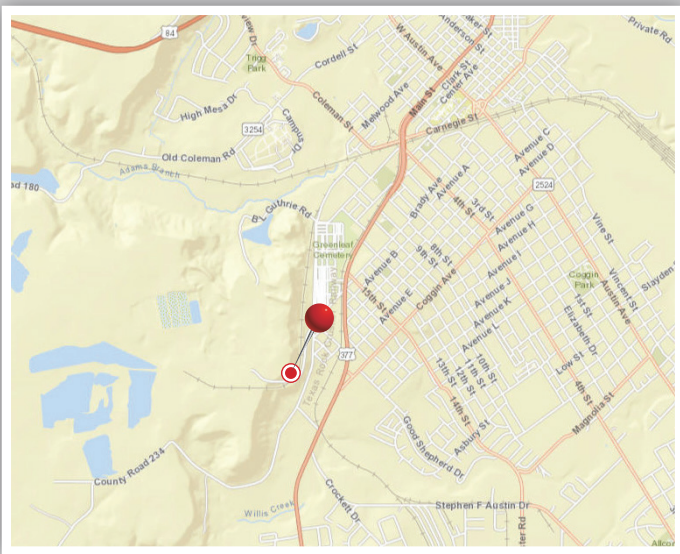

BROWNWOOD QUARRY

US 377 Brady Hwy · Brownwood, TX 76801
 Rail Served – Rail connected to BNSF

VULCAN TRANSLOADING

- Rail connected to BNSF
- Ideal for loading/unloading bulk dry materials

Let Vulcan Transloading keep your business moving. Vulcan Materials offers industrial real estate properties connected to major transportation corridors and modes of delivery. These properties capitalize on the use of high volume movements of products using railroads, deep water ports, major waterways and interstate highways.

Vulcan's rail properties leverage major rail carriers including the Burlington Northern Santa Fe Railroad (BNSF), Norfolk Southern Railroad (NS), Union Pacific Railroad (UP), CSX Railroad, CN Railroad, and several short line railroads. Vulcan also offers access to the U.S. Gulf Coast and the Mississippi and Ohio waterways with locations having deep water ports and barge capabilities.

Rail	Barge	Ship
Alabama	Alabama	Alabama
California	Florida	Florida
Florida	Illinois	Louisiana
Illinois	Kentucky	Texas
Kentucky	Louisiana	
Louisiana	Mississippi	
Mississippi	North Carolina	
North Carolina	Tennessee	
Oklahoma	Texas	
Pennsylvania	Virginia	
South Carolina		
Tennessee		
Texas		
Virginia		