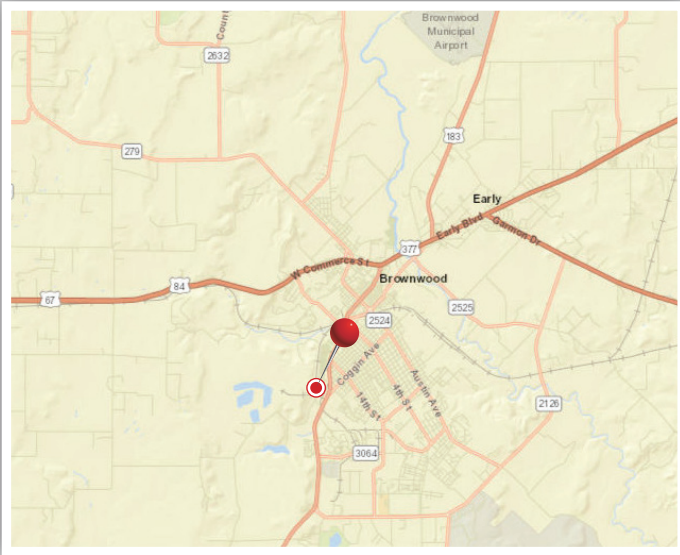

BROWNWOOD QUARRY

US 377 Brady Hwy · Brownwood, TX 76801
 Rail Served – Rail connected to BNSF

VULCAN TRANSLOADING

- Rail connected to BNSF
- Ideal for loading/unloading bulk dry materials

Let Vulcan Transloading keep your business moving. Vulcan Materials offers industrial real estate properties connected to major transportation corridors and modes of delivery. These properties capitalize on the use of high volume movements of products using railroads, deep water ports, major waterways and interstate highways.

Vulcan's rail properties leverage major rail carriers including the Burlington Northern Santa Fe Railroad (BNSF), Norfolk Southern Railroad (NS), Union Pacific Railroad (UP), CSX Railroad, CN Railroad, and several short line railroads. Vulcan also offers access to the U.S. Gulf Coast and the Mississippi and Ohio waterways with locations having deep water ports and barge capabilities.

Rail	Barge	Ship
Alabama	Alabama	Alabama
California	Florida	Florida
Florida	Illinois	Louisiana
Illinois	Kentucky	Texas
Kentucky	Louisiana	
Louisiana	Mississippi	
Mississippi	North Carolina	
North Carolina	Tennessee	
Oklahoma	Texas	
Pennsylvania	Virginia	
South Carolina		
Tennessee		
Texas		
Virginia		