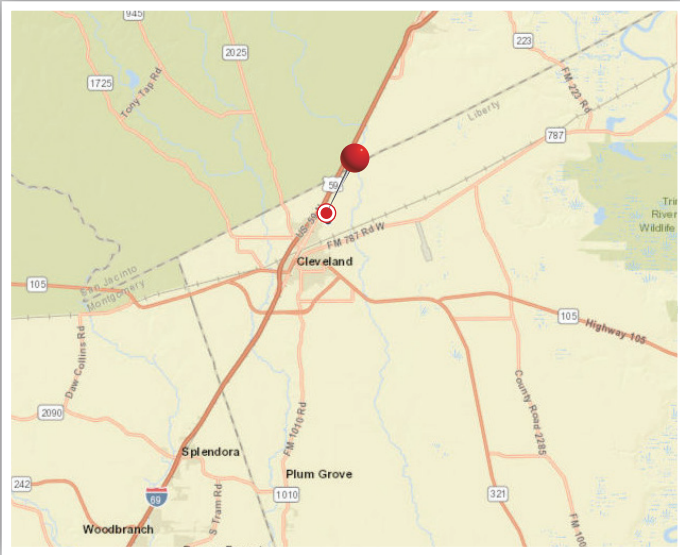

# CLEVELAND

1099 5th Street · Cleveland, TX 77237

Rail Served – Rail connected to BNSF and Union Pacific

**Vulcan**  
Materials Company

**VULCAN TRANSLOADING**

- Rail connected to BNSF and Union Pacific
- 40 acres available for transloading
- 9,100 Feet of track
- Rail Track Type: Spur and Ladder
- 96 Rail car capacity
- Located near Houston metro area
- Ideal for loading/unloading bulk dry materials

Let Vulcan Transloading keep your business moving. Vulcan Materials offers industrial real estate properties connected to major transportation corridors and modes of delivery. These properties capitalize on the use of high volume movements of products using railroads, deep water ports, major waterways and interstate highways.

#### Other facilities connected to rail, barge and ship are located in:

Rail	Barge	Ship
Alabama	Alabama	Alabama
California	Florida	Florida
Florida	Illinois	Louisiana
Illinois	Kentucky	Texas
Kentucky	Louisiana	
Louisiana	Mississippi	
Mississippi	North Carolina	
North Carolina	Tennessee	
Oklahoma	Texas	
Pennsylvania	Virginia	
South Carolina		
Tennessee		
Texas		
Virginia		