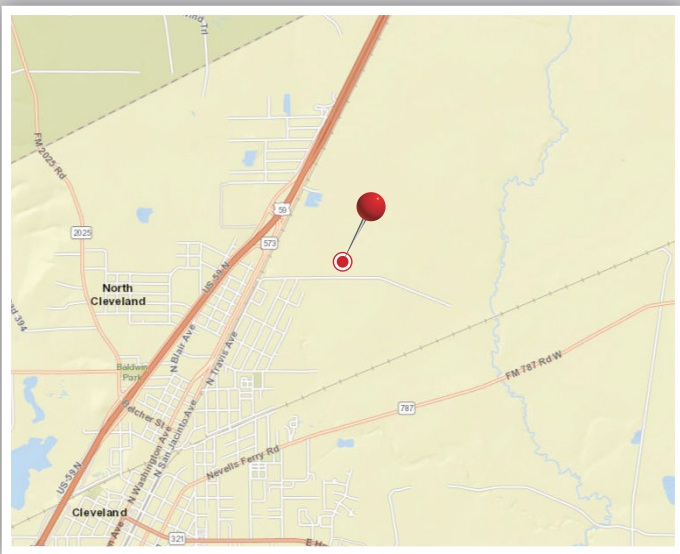

# CLEVELAND

1099 5th Street · Cleveland, TX 77237

Rail Served – Rail connected to BNSF and Union Pacific

**Vulcan**  
Materials Company

**VULCAN TRANSLOADING**

- Rail connected to BNSF and Union Pacific
- 40 acres available for transloading
- 9,100 Feet of track
- Rail Track Type: Spur and Ladder
- 96 Rail car capacity
- Located near Houston metro area
- Ideal for loading/unloading bulk dry materials

#### Other facilities connected to rail, barge and ship are located in:

Rail	Barge	Ship
Alabama	Alabama	Alabama
California	Florida	Florida
Florida	Illinois	Louisiana
Illinois	Kentucky	Texas
Kentucky	Louisiana	
Louisiana	Mississippi	
Mississippi	North Carolina	
North Carolina	Tennessee	
Oklahoma	Texas	
Pennsylvania	Virginia	
South Carolina		
Tennessee		
Texas		
Virginia		