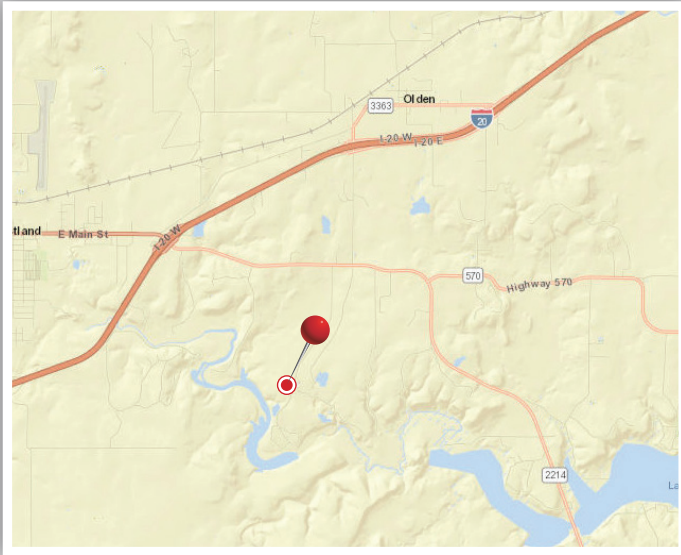

EASTLAND QUARRY

702 County Road 442 · Eastland, TX 76448
Rail Served – Rail connected to Union Pacific

Vulcan
Materials Company

VULCAN TRANSLOADING

- Rail connected to Union Pacific
- 10,000 Feet of track
- Rail Track Type: Spur
- 240 Rail car capacity
- Located in Eastland metro area
- Access to I20
- Ideal for loading/unloading bulk dry materials

Vulcan's rail properties leverage major rail carriers including the Burlington Northern Santa Fe Railroad (BNSF), Norfolk Southern Railroad (NS), Union Pacific Railroad (UP), CSX Railroad, CN Railroad, and several short line railroads. Vulcan also offers access to the U.S. Gulf Coast and the Mississippi and Ohio waterways with locations having deep water ports and barge capabilities.

Rail	Barge	Ship
Alabama	Alabama	Alabama
California	Florida	Florida
Florida	Illinois	Louisiana
Illinois	Kentucky	Texas
Kentucky	Louisiana	
Louisiana	Mississippi	
Mississippi	North Carolina	
North Carolina	Tennessee	
Oklahoma	Texas	
Pennsylvania	Virginia	
South Carolina		
Tennessee		
Texas		
Virginia		