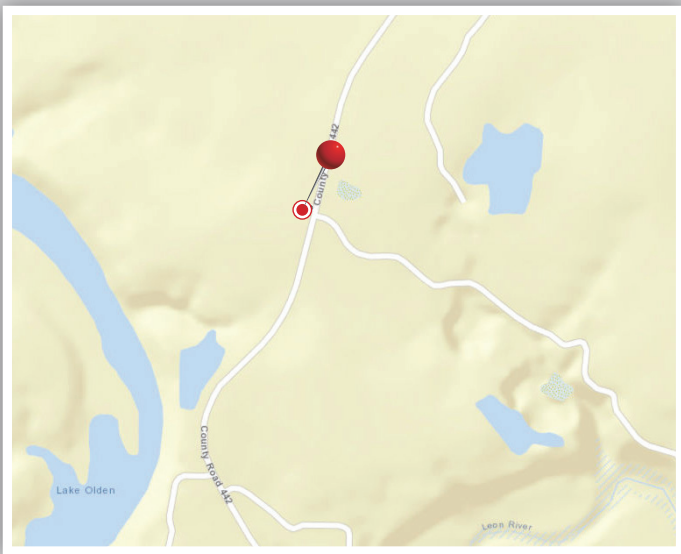

EASTLAND QUARRY

702 County Road 442 · Eastland, TX 76448
Rail Served – Rail connected to Union Pacific

Vulcan
Materials Company

VULCAN TRANSLOADING

- Rail connected to Union Pacific
- 10,000 Feet of track
- Rail Track Type: Spur
- 240 Rail car capacity
- Located in Eastland metro area
- Access to I20
- Ideal for loading/unloading bulk dry materials

Rail	Barge	Ship
Alabama	Alabama	Alabama
California	Florida	Florida
Florida	Illinois	Louisiana
Illinois	Kentucky	Texas
Kentucky	Louisiana	
Louisiana	Mississippi	
Mississippi	North Carolina	
North Carolina	Tennessee	
Oklahoma	Texas	
Pennsylvania	Virginia	
South Carolina		
Tennessee		
Texas		
Virginia		

Scan with your mobile device
to view more facilities.

Contact us for additional location information!
www.vulcantransloading.com