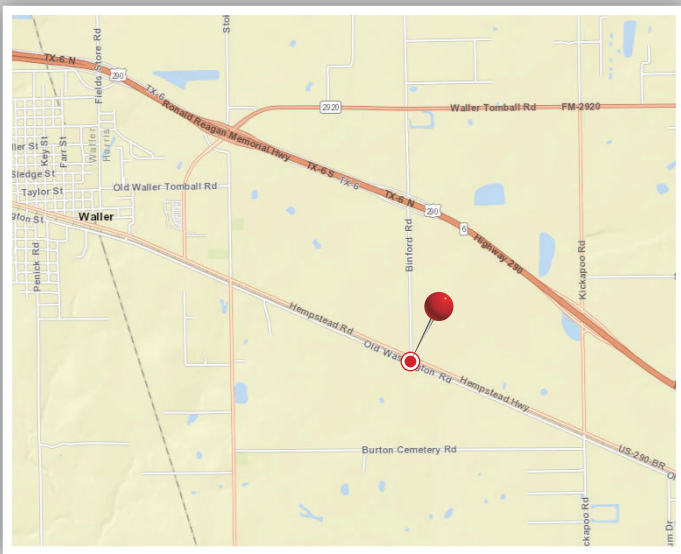

HOCKLEY

30585 Old Washington Rd · Hockley, TX 77477
Rail Served – Rail connected to Union Pacific

Vulcan
Materials Company

VULCAN TRANSLOADING

- Rail connected to Union Pacific
- 15 acres available for transloading
- 6,500 Feet of track
- Rail Track Type: Loop
- Unloading Method: Pit
- 120 Rail car capacity
- Located near Houston metro area
- Access to Hwy 290 and I10
- Ideal for loading/unloading bulk dry materials

Rail	Barge	Ship
Alabama	Alabama	Alabama
California	Florida	Florida
Florida	Illinois	Louisiana
Illinois	Kentucky	Texas
Kentucky	Louisiana	
Louisiana	Mississippi	
Mississippi	North Carolina	
North Carolina	Tennessee	
Oklahoma	Texas	
Pennsylvania	Virginia	
South Carolina		
Tennessee		
Texas		
Virginia		