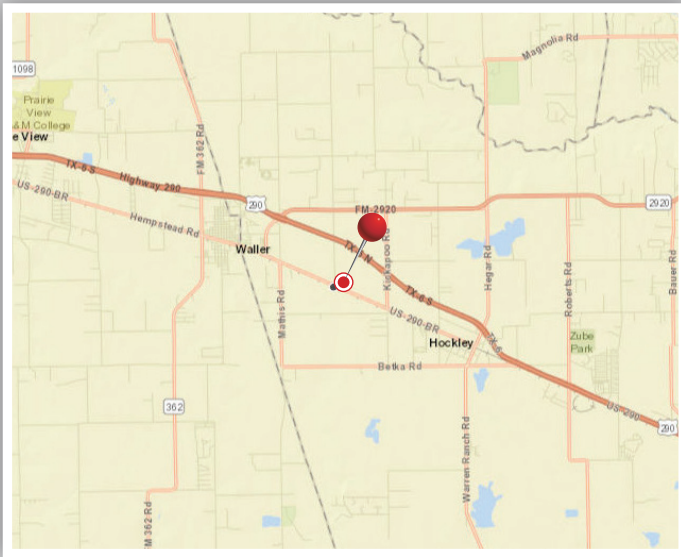

HOCKLEY

30585 Old Washington Rd · Hockley, TX 77477
Rail Served – Rail connected to Union Pacific

Vulcan
Materials Company

VULCAN TRANSLOADING

- Rail connected to Union Pacific
- 15 acres available for transloading
- 6,500 Feet of track
- Rail Track Type: Loop
- Unloading Method: Pit
- 120 Rail car capacity
- Located near Houston metro area
- Access to Hwy 290 and I10
- Ideal for loading/unloading bulk dry materials

Vulcan's rail properties leverage major rail carriers including the Burlington Northern Santa Fe Railroad (BNSF), Norfolk Southern Railroad (NS), Union Pacific Railroad (UP), CSX Railroad, CN Railroad, and several short line railroads. Vulcan also offers access to the U.S. Gulf Coast and the Mississippi and Ohio waterways with locations having deep water ports and barge capabilities.

Rail	Barge	Ship
Alabama	Alabama	Alabama
California	Florida	Florida
Florida	Illinois	Louisiana
Illinois	Kentucky	Texas
Kentucky	Louisiana	
Louisiana	Mississippi	
Mississippi	North Carolina	
North Carolina	Tennessee	
Oklahoma	Texas	
Pennsylvania	Virginia	
South Carolina		
Tennessee		
Texas		
Virginia		