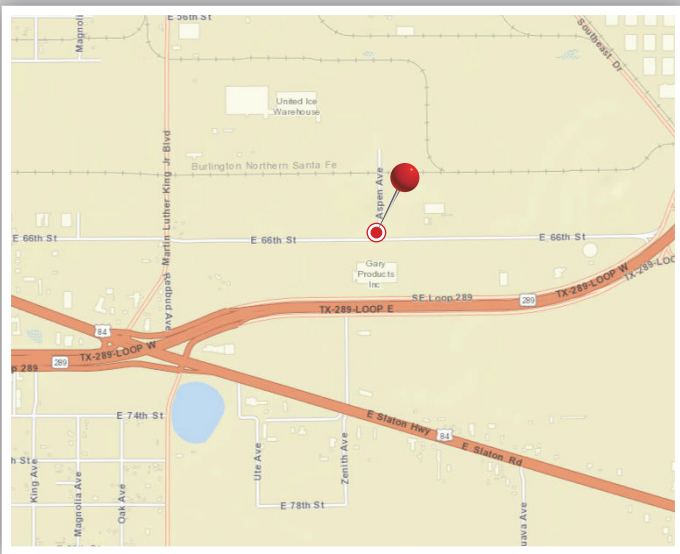

LUBBOCK

6201 Martin Luther King Blvd. · Lubbock, TX 79404
Rail Served – Rail connected to BNSF

Vulcan
Materials Company

VULCAN TRANSLOADING

Let Vulcan Transloading keep your business moving. Vulcan Materials offers industrial real estate properties connected to major transportation corridors and modes of delivery. These properties capitalize on the use of high volume movements of products using railroads, deep water ports, major waterways and interstate highways.

Rail	Barge	Ship
Alabama	Alabama	Alabama
California	Florida	Florida
Florida	Illinois	Louisiana
Illinois	Kentucky	Texas
Kentucky	Louisiana	
Louisiana	Mississippi	
Mississippi	North Carolina	
North Carolina	Tennessee	
Oklahoma	Texas	
Pennsylvania	Virginia	
South Carolina		
Tennessee		
Texas		
Virginia		

Scan with your mobile device to view more facilities.

- Rail connected to BNSF
- 8,000 Feet of track
- Rail Track Type: Ladder
- 180 Rail car capacity
- Located near Lubbock metro area
- Access to I27
- Ideal for loading/unloading bulk dry materials