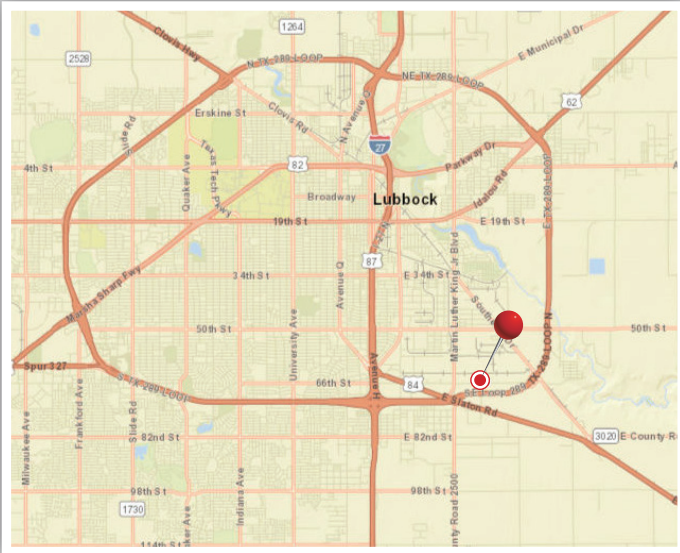

LUBBOCK

6201 Martin Luther King Blvd. · Lubbock, TX 79404
Rail Served – Rail connected to BNSF

Vulcan
Materials Company

VULCAN TRANSLOADING

Let Vulcan Transloading keep your business moving. Vulcan Materials offers industrial real estate properties connected to major transportation corridors and modes of delivery. These properties capitalize on the use of high volume movements of products using railroads, deep water ports, major waterways and interstate highways.

Vulcan's rail properties leverage major rail carriers including the Burlington Northern Santa Fe Railroad (BNSF), Norfolk Southern Railroad (NS), Union Pacific Railroad (UP), CSX Railroad, CN Railroad, and several short line railroads. Vulcan also offers access to the U.S. Gulf Coast and the Mississippi and Ohio waterways with locations having deep water ports and barge capabilities.

Rail	Barge	Ship
Alabama	Alabama	Alabama
California	Florida	Florida
Florida	Illinois	Louisiana
Illinois	Kentucky	Texas
Kentucky	Louisiana	
Louisiana	Mississippi	
Mississippi	North Carolina	
North Carolina	Tennessee	
Oklahoma	Texas	
Pennsylvania	Virginia	
South Carolina		
Tennessee		
Texas		
Virginia		