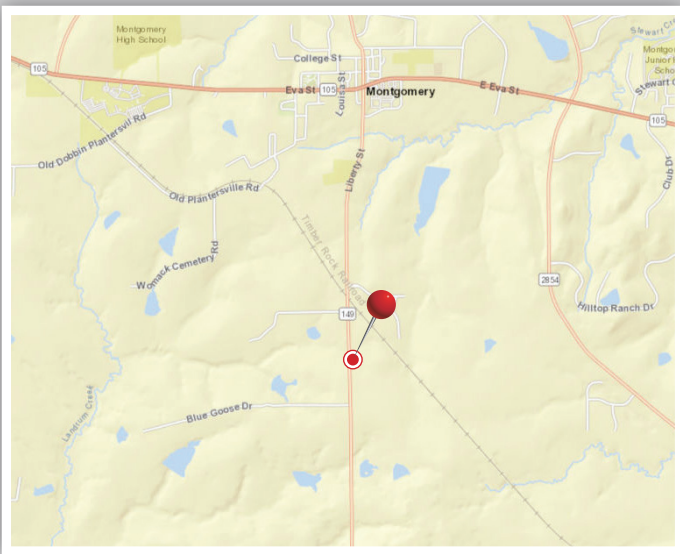

MONTGOMERY

12930 FM 149 · Montgomery, TX 77316
Rail Served – Rail connected to BNSF

Vulcan
Materials Company

VULCAN TRANSLOADING

- Rail connected to BNSF
- 30 acres available for transloading
- 5,280 Feet of track
- Rail Track Type: Ladder
- 120 Rail car capacity
- Located near Houston metro area
- Access to I45
- Ideal for loading/unloading bulk dry materials

Rail	Barge	Ship
Alabama	Alabama	Alabama
California	Florida	Florida
Florida	Illinois	Louisiana
Illinois	Kentucky	Texas
Kentucky	Louisiana	
Louisiana	Mississippi	
Mississippi	North Carolina	
North Carolina	Tennessee	
Oklahoma	Texas	
Pennsylvania	Virginia	
South Carolina		
Tennessee		
Texas		
Virginia		