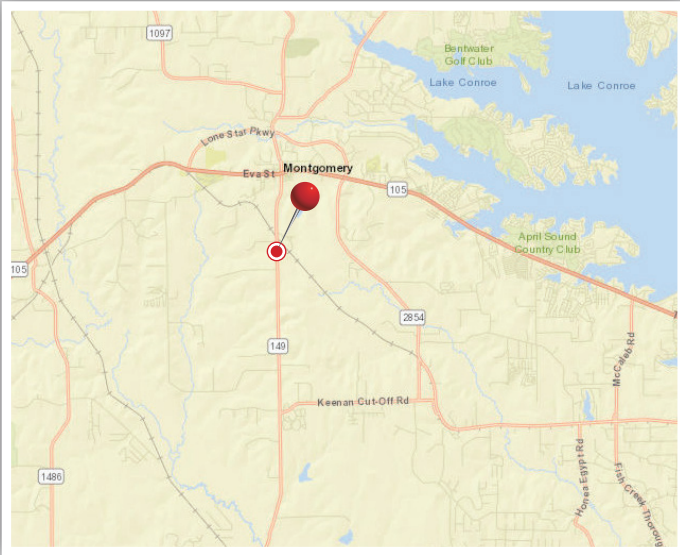

MONTGOMERY

12930 FM 149 · Montgomery, TX 77316
Rail Served – Rail connected to BNSF

Vulcan
Materials Company

VULCAN TRANSLOADING

- Rail connected to BNSF
- 30 acres available for transloading
- 5,280 Feet of track
- Rail Track Type: Ladder
- 120 Rail car capacity
- Located near Houston metro area
- Access to I45
- Ideal for loading/unloading bulk dry materials

Vulcan's rail properties leverage major rail carriers including the Burlington Northern Santa Fe Railroad (BNSF), Norfolk Southern Railroad (NS), Union Pacific Railroad (UP), CSX Railroad, CN Railroad, and several short line railroads. Vulcan also offers access to the U.S. Gulf Coast and the Mississippi and Ohio waterways with locations having deep water ports and barge capabilities.

Rail	Barge	Ship
Alabama	Alabama	Alabama
California	Florida	Florida
Florida	Illinois	Louisiana
Illinois	Kentucky	Texas
Kentucky	Louisiana	
Louisiana	Mississippi	
Mississippi	North Carolina	
North Carolina	Tennessee	
Oklahoma	Texas	
Pennsylvania	Virginia	
South Carolina		
Tennessee		
Texas		
Virginia		