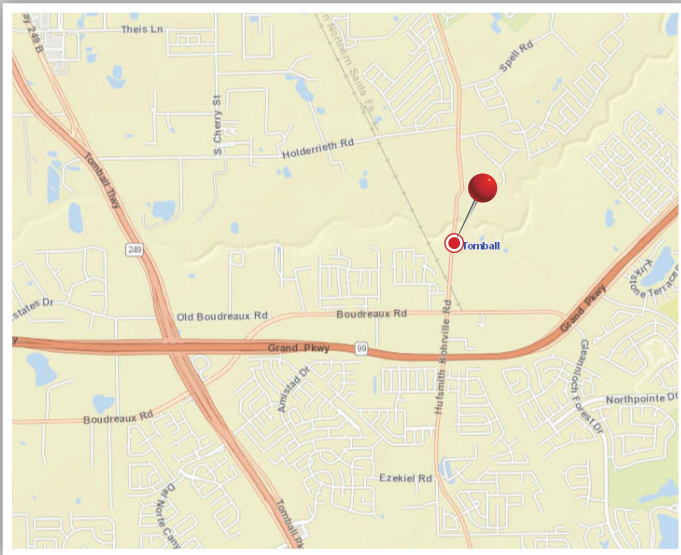

TOMBALL

20406 Hufsmith-Kohrville Rd · Tomball, TX 77375
Rail Served – Rail connected to BNSF

Vulcan
Materials Company

VULCAN TRANSLOADING

- Rail connected to BNSF
- 3,740 Feet of track
- Rail Track Type: Ladder
- 85 Rail car capacity
- Located near Houston metro area
- Access to I45, TX99 and TX 249
- Ideal for loading/unloading bulk dry materials

Rail	Barge	Ship
Alabama	Alabama	Alabama
California	Florida	Florida
Florida	Illinois	Louisiana
Illinois	Kentucky	Texas
Kentucky	Louisiana	
Louisiana	Mississippi	
Mississippi	North Carolina	
North Carolina	Tennessee	
Oklahoma	Texas	
Pennsylvania	Virginia	
South Carolina		
Tennessee		
Texas		
Virginia		