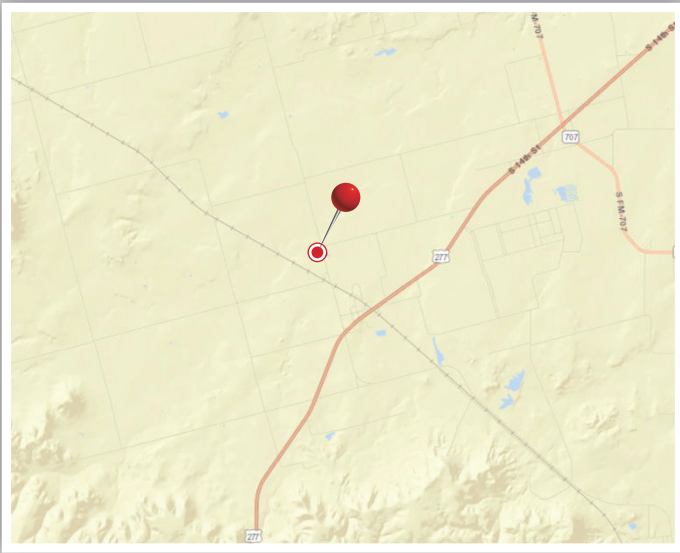

# VIEW

8941 FM 1235 · Abilene, TX 79606  
Rail Served – Rail connected to BNSF

## VULCAN TRANSLOADING

- Rail connected to BNSF
- 55 acres available for transloading
- 4,500 Feet of track
- Rail Track Type: Spur
- 102 Rail car capacity
- Located near Abilene metro area
- Ideal for loading/unloading bulk dry materials

### Other facilities connected to rail, barge and ship are located in:

Rail	Barge	Ship
Alabama	Alabama	Alabama
California	Florida	Florida
Florida	Illinois	Louisiana
Illinois	Kentucky	Texas
Kentucky	Louisiana	
Louisiana	Mississippi	
Mississippi	North Carolina	
North Carolina	Tennessee	
Oklahoma	Texas	
Pennsylvania	Virginia	
South Carolina		
Tennessee		
Texas		
Virginia		