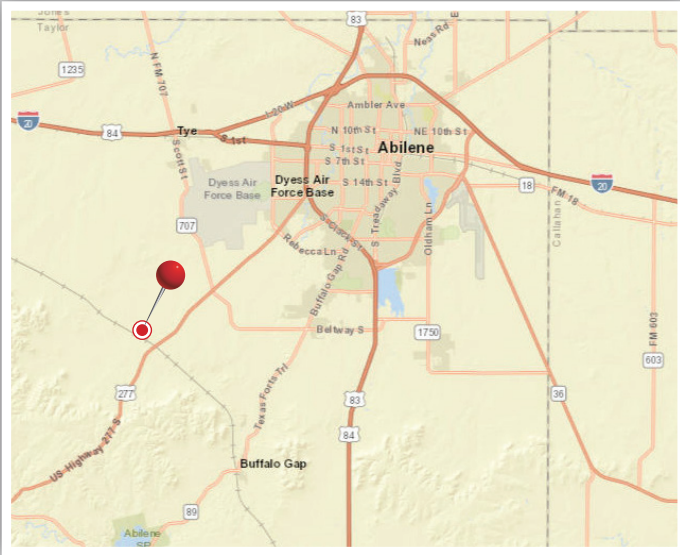

# VIEW

8941 FM 1235 · Abilene, TX 79606  
Rail Served – Rail connected to BNSF

## VULCAN TRANSLOADING

- Rail connected to BNSF
- 55 acres available for transloading
- 4,500 Feet of track
- Rail Track Type: Spur
- 102 Rail car capacity
- Located near Abilene metro area
- Ideal for loading/unloading bulk dry materials

Vulcan’s rail properties leverage major rail carriers including the Burlington Northern Santa Fe Railroad (BNSF), Norfolk Southern Railroad (NS), Union Pacific Railroad (UP), CSX Railroad, CN Railroad, and several short line railroads. Vulcan also offers access to the U.S. Gulf Coast and the Mississippi and Ohio waterways with locations having deep water ports and barge capabilities.

### Other facilities connected to rail, barge and ship are located in:

Rail	Barge	Ship
Alabama	Alabama	Alabama
California	Florida	Florida
Florida	Illinois	Louisiana
Illinois	Kentucky	Texas
Kentucky	Louisiana	
Louisiana	Mississippi	
Mississippi	North Carolina	
North Carolina	Tennessee	
Oklahoma	Texas	
Pennsylvania	Virginia	
South Carolina		
Tennessee		
Texas		
Virginia		