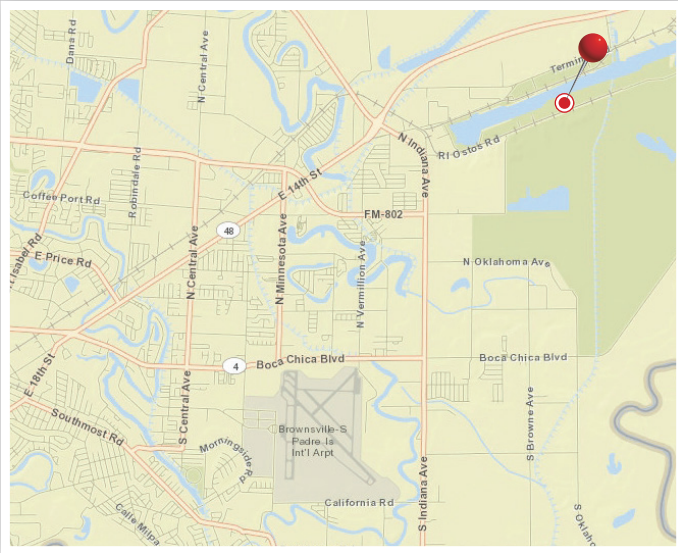

# BROWNSVILLE

10905 Ostos Road · Brownsville, TX 78521  
Ship Served - Connected to Gulf of Mexico

**Vulcan**  
Materials Company

**VULCAN TRANSLOADING**

- Connected to the Gulf of Mexico
- 4 acres available for transloading
- 35 foot draft
- Close to the Brownsville metro area
- Access to US 77/83
- Ideal for loading/unloading bulk dry materials

Vulcan's rail properties leverage major rail carriers including the Burlington Northern Santa Fe Railroad (BNSF), Norfolk Southern Railroad (NS), Union Pacific Railroad (UP), CSX Railroad, CN Railroad, and several short line railroads. Vulcan also offers access to the U.S. Gulf Coast and the Mississippi and Ohio waterways with locations having deep water ports and barge capabilities.

#### Other facilities connected to rail, barge and ship are located in:

Rail	Barge	Ship
Alabama	Alabama	Alabama
California	Florida	Florida
Florida	Illinois	Louisiana
Illinois	Kentucky	Texas
Kentucky	Louisiana	
Louisiana	Mississippi	
Mississippi	North Carolina	
North Carolina	Tennessee	
Oklahoma	Texas	
Pennsylvania	Virginia	
South Carolina		
Tennessee		
Texas		
Virginia		