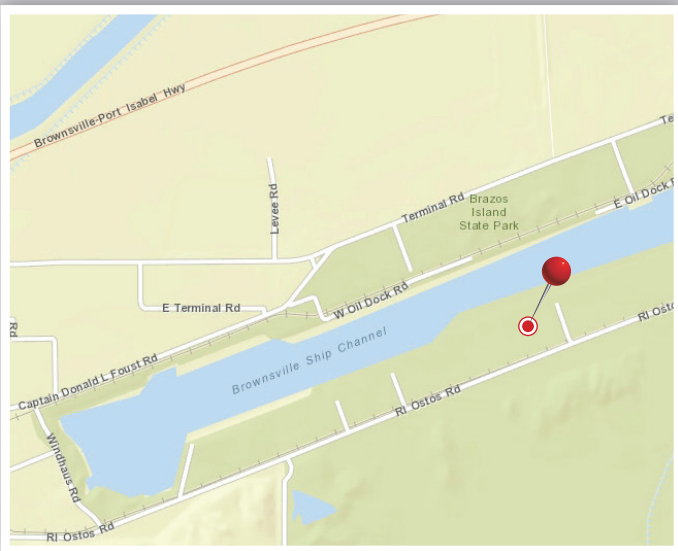

# BROWNSVILLE

10905 Ostos Road · Brownsville, TX 78521  
Ship Served - Connected to Gulf of Mexico

**Vulcan**  
Materials Company

**VULCAN TRANSLOADING**

- Connected to the Gulf of Mexico
- 4 acres available for transloading
- 35 foot draft
- Close to the Brownsville metro area
- Access to US 77/83
- Ideal for loading/unloading bulk dry materials

#### Other facilities connected to rail, barge and ship are located in:

Rail	Barge	Ship
Alabama	Alabama	Alabama
California	Florida	Florida
Florida	Illinois	Louisiana
Illinois	Kentucky	Texas
Kentucky	Louisiana	
Louisiana	Mississippi	
Mississippi	North Carolina	
North Carolina	Tennessee	
Oklahoma	Texas	
Pennsylvania	Virginia	
South Carolina		
Tennessee		
Texas		
Virginia		

Scan with your mobile device  
to view more facilities.

Contact us for additional location information!  
[www.vulcantransloading.com](http://www.vulcantransloading.com)