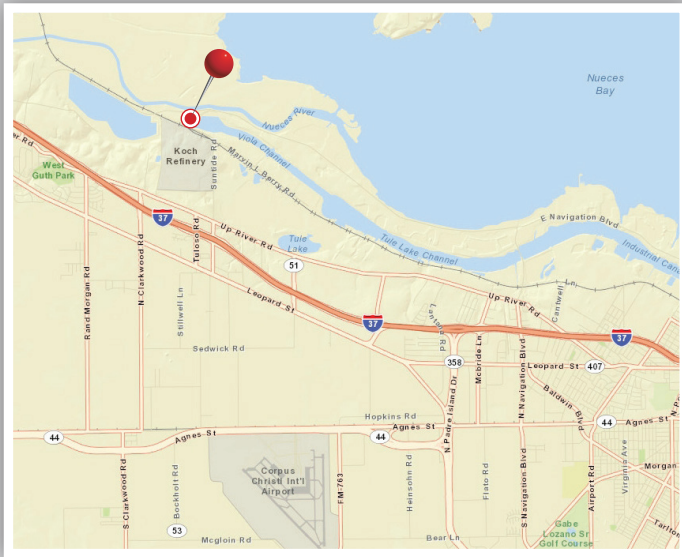

CORPUS CHRISTI

3149 Suntide Road · Corpus Christi, TX 78409

Ship and Barge Served - Ship connected to Gulf of Mexico; Barge connected to Gulf of Mexico

Vulcan
Materials Company

VULCAN TRANSLOADING

Let Vulcan Transloading keep your business moving. Vulcan Materials offers industrial real estate properties connected to major transportation corridors and modes of delivery. These properties capitalize on the use of high volume movements of products using railroads, deep water ports, major waterways and interstate highways.

Vulcan's rail properties leverage major rail carriers including the Burlington Northern Santa Fe Railroad (BNSF), Norfolk Southern Railroad (NS), Union Pacific Railroad (UP), CSX Railroad, CN Railroad, and several short line railroads. Vulcan also offers access to the U.S. Gulf Coast and the Mississippi and Ohio waterways with locations having deep water ports and barge capabilities.

Rail	Barge	Ship
Alabama	Alabama	Alabama
California	Florida	Florida
Florida	Illinois	Louisiana
Illinois	Kentucky	Texas
Kentucky	Louisiana	
Louisiana	Mississippi	
Mississippi	North Carolina	
North Carolina	Tennessee	
Oklahoma	Texas	
Pennsylvania	Virginia	
South Carolina		
Tennessee		
Texas		
Virginia		

Scan with your mobile device to view more facilities.

Contact us for additional location information!
www.vulcantransloading.com

- Ship and barge connected to Gulf of Mexico
- Barge connected to Gulf of Mexico
- 6 acres available for transloading
- 40 foot draft
- Close to the Corpus Christi metro area
- Access to I37
- Ideal for loading/unloading bulk dry materials