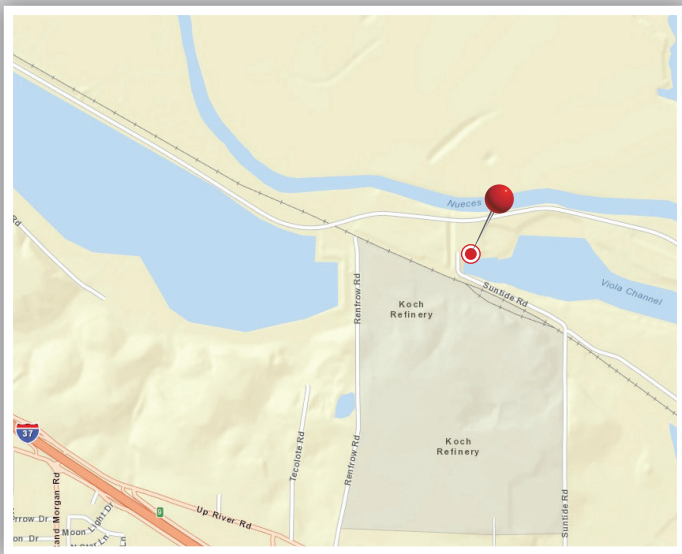

CORPUS CHRISTI

3149 Suntide Road · Corpus Christi, TX 78409

Ship and Barge Served - Ship connected to Gulf of Mexico; Barge connected to Gulf of Mexico

Vulcan
Materials Company

VULCAN TRANSLOADING

Let Vulcan Transloading keep your business moving. Vulcan Materials offers industrial real estate properties connected to major transportation corridors and modes of delivery. These properties capitalize on the use of high volume movements of products using railroads, deep water ports, major waterways and interstate highways.

Vulcan's rail properties leverage major rail carriers including the Burlington Northern Santa Fe Railroad (BNSF), Norfolk Southern Railroad (NS), Union Pacific Railroad (UP), CSX Railroad, CN Railroad, and several short line railroads. Vulcan also offers access to the U.S. Gulf Coast and the Mississippi and Ohio waterways with locations having deep water ports and barge capabilities.

Rail	Barge	Ship
Alabama	Alabama	Alabama
California	Florida	Florida
Florida	Illinois	Louisiana
Illinois	Kentucky	Texas
Kentucky	Louisiana	
Louisiana	Mississippi	
Mississippi	North Carolina	
North Carolina	Tennessee	
Oklahoma	Texas	
Pennsylvania	Virginia	
South Carolina		
Tennessee		
Texas		
Virginia		

Scan with your mobile device to view more facilities.

Contact us for additional location information!
www.vulcantransloading.com

- Ship and barge connected to Gulf of Mexico
- Barge connected to Gulf of Mexico
- 6 acres available for transloading
- 40 foot draft
- Close to the Corpus Christi metro area
- Access to I37
- Ideal for loading/unloading bulk dry materials