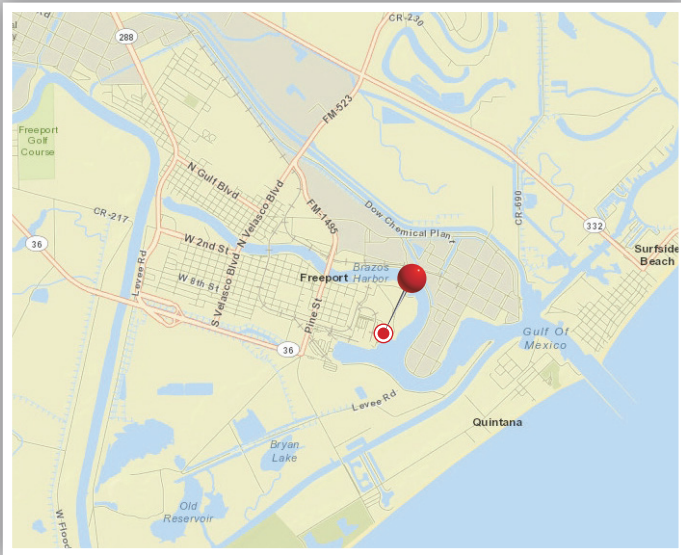

# FREEPORT

1055 Turning Basin Drive · Freeport, TX 77541  
Ship Served - Connected to Gulf of Mexico

**Vulcan**  
Materials Company

**VULCAN TRANSLOADING**

- Connected to the Gulf of Mexico
- 4 acres available for transloading
- 40 foot draft
- Close to the Houston metro area
- Ideal for loading/unloading bulk dry materials

Let Vulcan Transloading keep your business moving. Vulcan Materials offers industrial real estate properties connected to major transportation corridors and modes of delivery. These properties capitalize on the use of high volume movements of products using railroads, deep water ports, major waterways and interstate highways.

Vulcan's rail properties leverage major rail carriers including the Burlington Northern Santa Fe Railroad (BNSF), Norfolk Southern Railroad (NS), Union Pacific Railroad (UP), CSX Railroad, CN Railroad, and several short line railroads. Vulcan also offers access to the U.S. Gulf Coast and the Mississippi and Ohio waterways with locations having deep water ports and barge capabilities.

#### Other facilities connected to rail, barge and ship are located in:

Rail	Barge	Ship
Alabama	Alabama	Alabama
California	Florida	Florida
Florida	Illinois	Louisiana
Illinois	Kentucky	Texas
Kentucky	Louisiana	
Louisiana	Mississippi	
Mississippi	North Carolina	
North Carolina	Tennessee	
Oklahoma	Texas	
Pennsylvania	Virginia	
South Carolina		
Tennessee		
Texas		
Virginia		