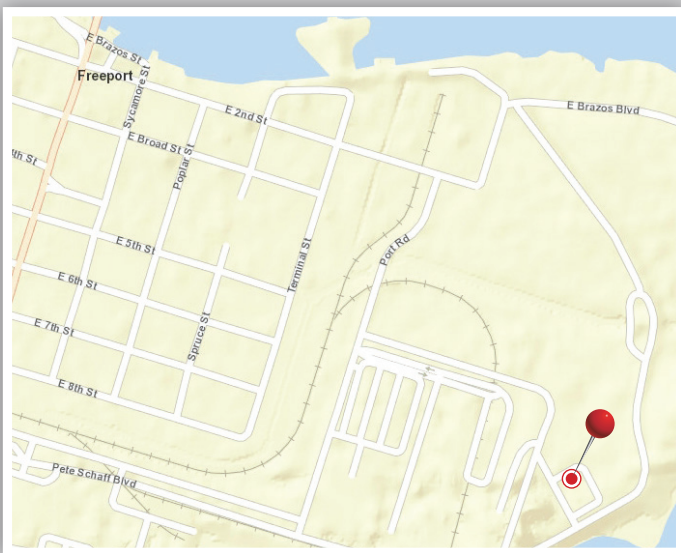

# FREEPORT

1055 Turning Basin Drive · Freeport, TX 77541  
Ship Served - Connected to Gulf of Mexico

**Vulcan**  
Materials Company

**VULCAN TRANSLOADING**

- Connected to the Gulf of Mexico
- 4 acres available for transloading
- 40 foot draft
- Close to the Houston metro area
- Ideal for loading/unloading bulk dry materials

#### Other facilities connected to rail, barge and ship are located in:

Rail	Barge	Ship
Alabama	Alabama	Alabama
California	Florida	Florida
Florida	Illinois	Louisiana
Illinois	Kentucky	Texas
Kentucky	Louisiana	
Louisiana	Mississippi	
Mississippi	North Carolina	
North Carolina	Tennessee	
Oklahoma	Texas	
Pennsylvania	Virginia	
South Carolina		
Tennessee		
Texas		
Virginia		