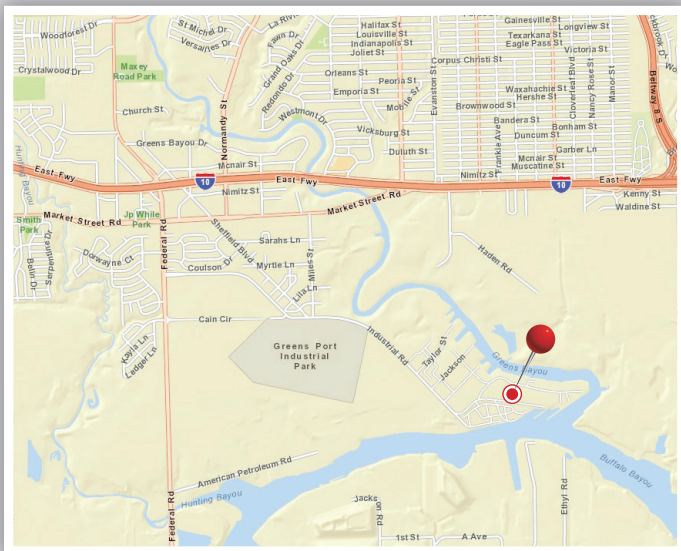

HOUSTON

14047 Industrial Road · Houston, TX 77015
Ship Served - Connected to Gulf of Mexico

Vulcan
Materials Company

VULCAN TRANSLOADING

Let Vulcan Transloading keep your business moving. Vulcan Materials offers industrial real estate properties connected to major transportation corridors and modes of delivery. These properties capitalize on the use of high volume movements of products using railroads, deep water ports, major waterways and interstate highways.

Vulcan's rail properties leverage major rail carriers including the Burlington Northern Santa Fe Railroad (BNSF), Norfolk Southern Railroad (NS), Union Pacific Railroad (UP), CSX Railroad, CN Railroad, and several short line railroads. Vulcan also offers access to the U.S. Gulf Coast and the Mississippi and Ohio waterways with locations having deep water ports and barge capabilities.

| Rail | Barge | Ship |
|----------------|----------------|-----------|
| Alabama | Alabama | Alabama |
| California | Florida | Florida |
| Florida | Illinois | Louisiana |
| Illinois | Kentucky | Texas |
| Kentucky | Louisiana | |
| Louisiana | Mississippi | |
| Mississippi | North Carolina | |
| North Carolina | Tennessee | |
| Oklahoma | Texas | |
| Pennsylvania | Virginia | |
| South Carolina | | |
| Tennessee | | |
| Texas | | |
| Virginia | | |

Scan with your mobile device to view more facilities.

Contact us for additional location information!
www.vulcantransloading.com

- Connected to Gulf of Mexico
- 26 acres available for transloading
- 40 foot draft
- Close to the Houston metro area
- 3 Miles to I10
- Ideal for loading/unloading bulk dry materials