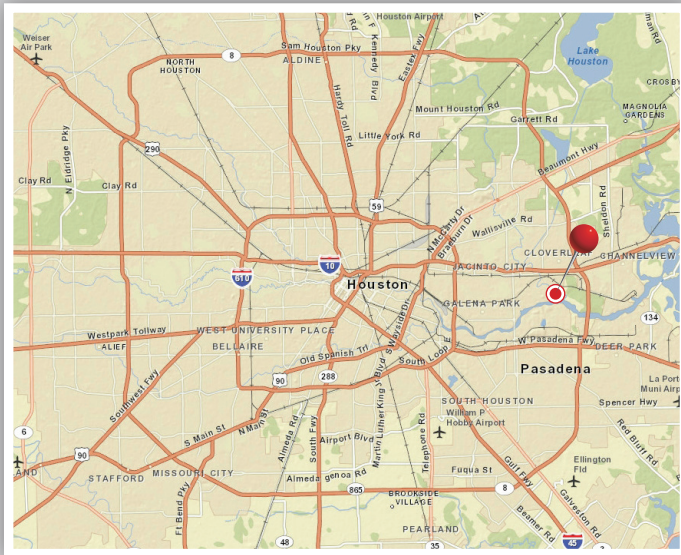

HOUSTON

14047 Industrial Road · Houston, TX 77015
Ship Served - Connected to Gulf of Mexico

Vulcan
Materials Company

VULCAN TRANSLOADING

Let Vulcan Transloading keep your business moving. Vulcan Materials offers industrial real estate properties connected to major transportation corridors and modes of delivery. These properties capitalize on the use of high volume movements of products using railroads, deep water ports, major waterways and interstate highways.

Vulcan's rail properties leverage major rail carriers including the Burlington Northern Santa Fe Railroad (BNSF), Norfolk Southern Railroad (NS), Union Pacific Railroad (UP), CSX Railroad, CN Railroad, and several short line railroads. Vulcan also offers access to the U.S. Gulf Coast and the Mississippi and Ohio waterways with locations having deep water ports and barge capabilities.

| Rail | Barge | Ship |
|----------------|----------------|-----------|
| Alabama | Alabama | Alabama |
| California | Florida | Florida |
| Florida | Illinois | Louisiana |
| Illinois | Kentucky | Texas |
| Kentucky | Louisiana | |
| Louisiana | Mississippi | |
| Mississippi | North Carolina | |
| North Carolina | Tennessee | |
| Oklahoma | Texas | |
| Pennsylvania | Virginia | |
| South Carolina | | |
| Tennessee | | |
| Texas | | |
| Virginia | | |

Scan with your mobile device to view more facilities.

Contact us for additional location information!
www.vulcantransloading.com

- Connected to Gulf of Mexico
- 26 acres available for transloading
- 40 foot draft
- Close to the Houston metro area
- 3 Miles to I10
- Ideal for loading/unloading bulk dry materials